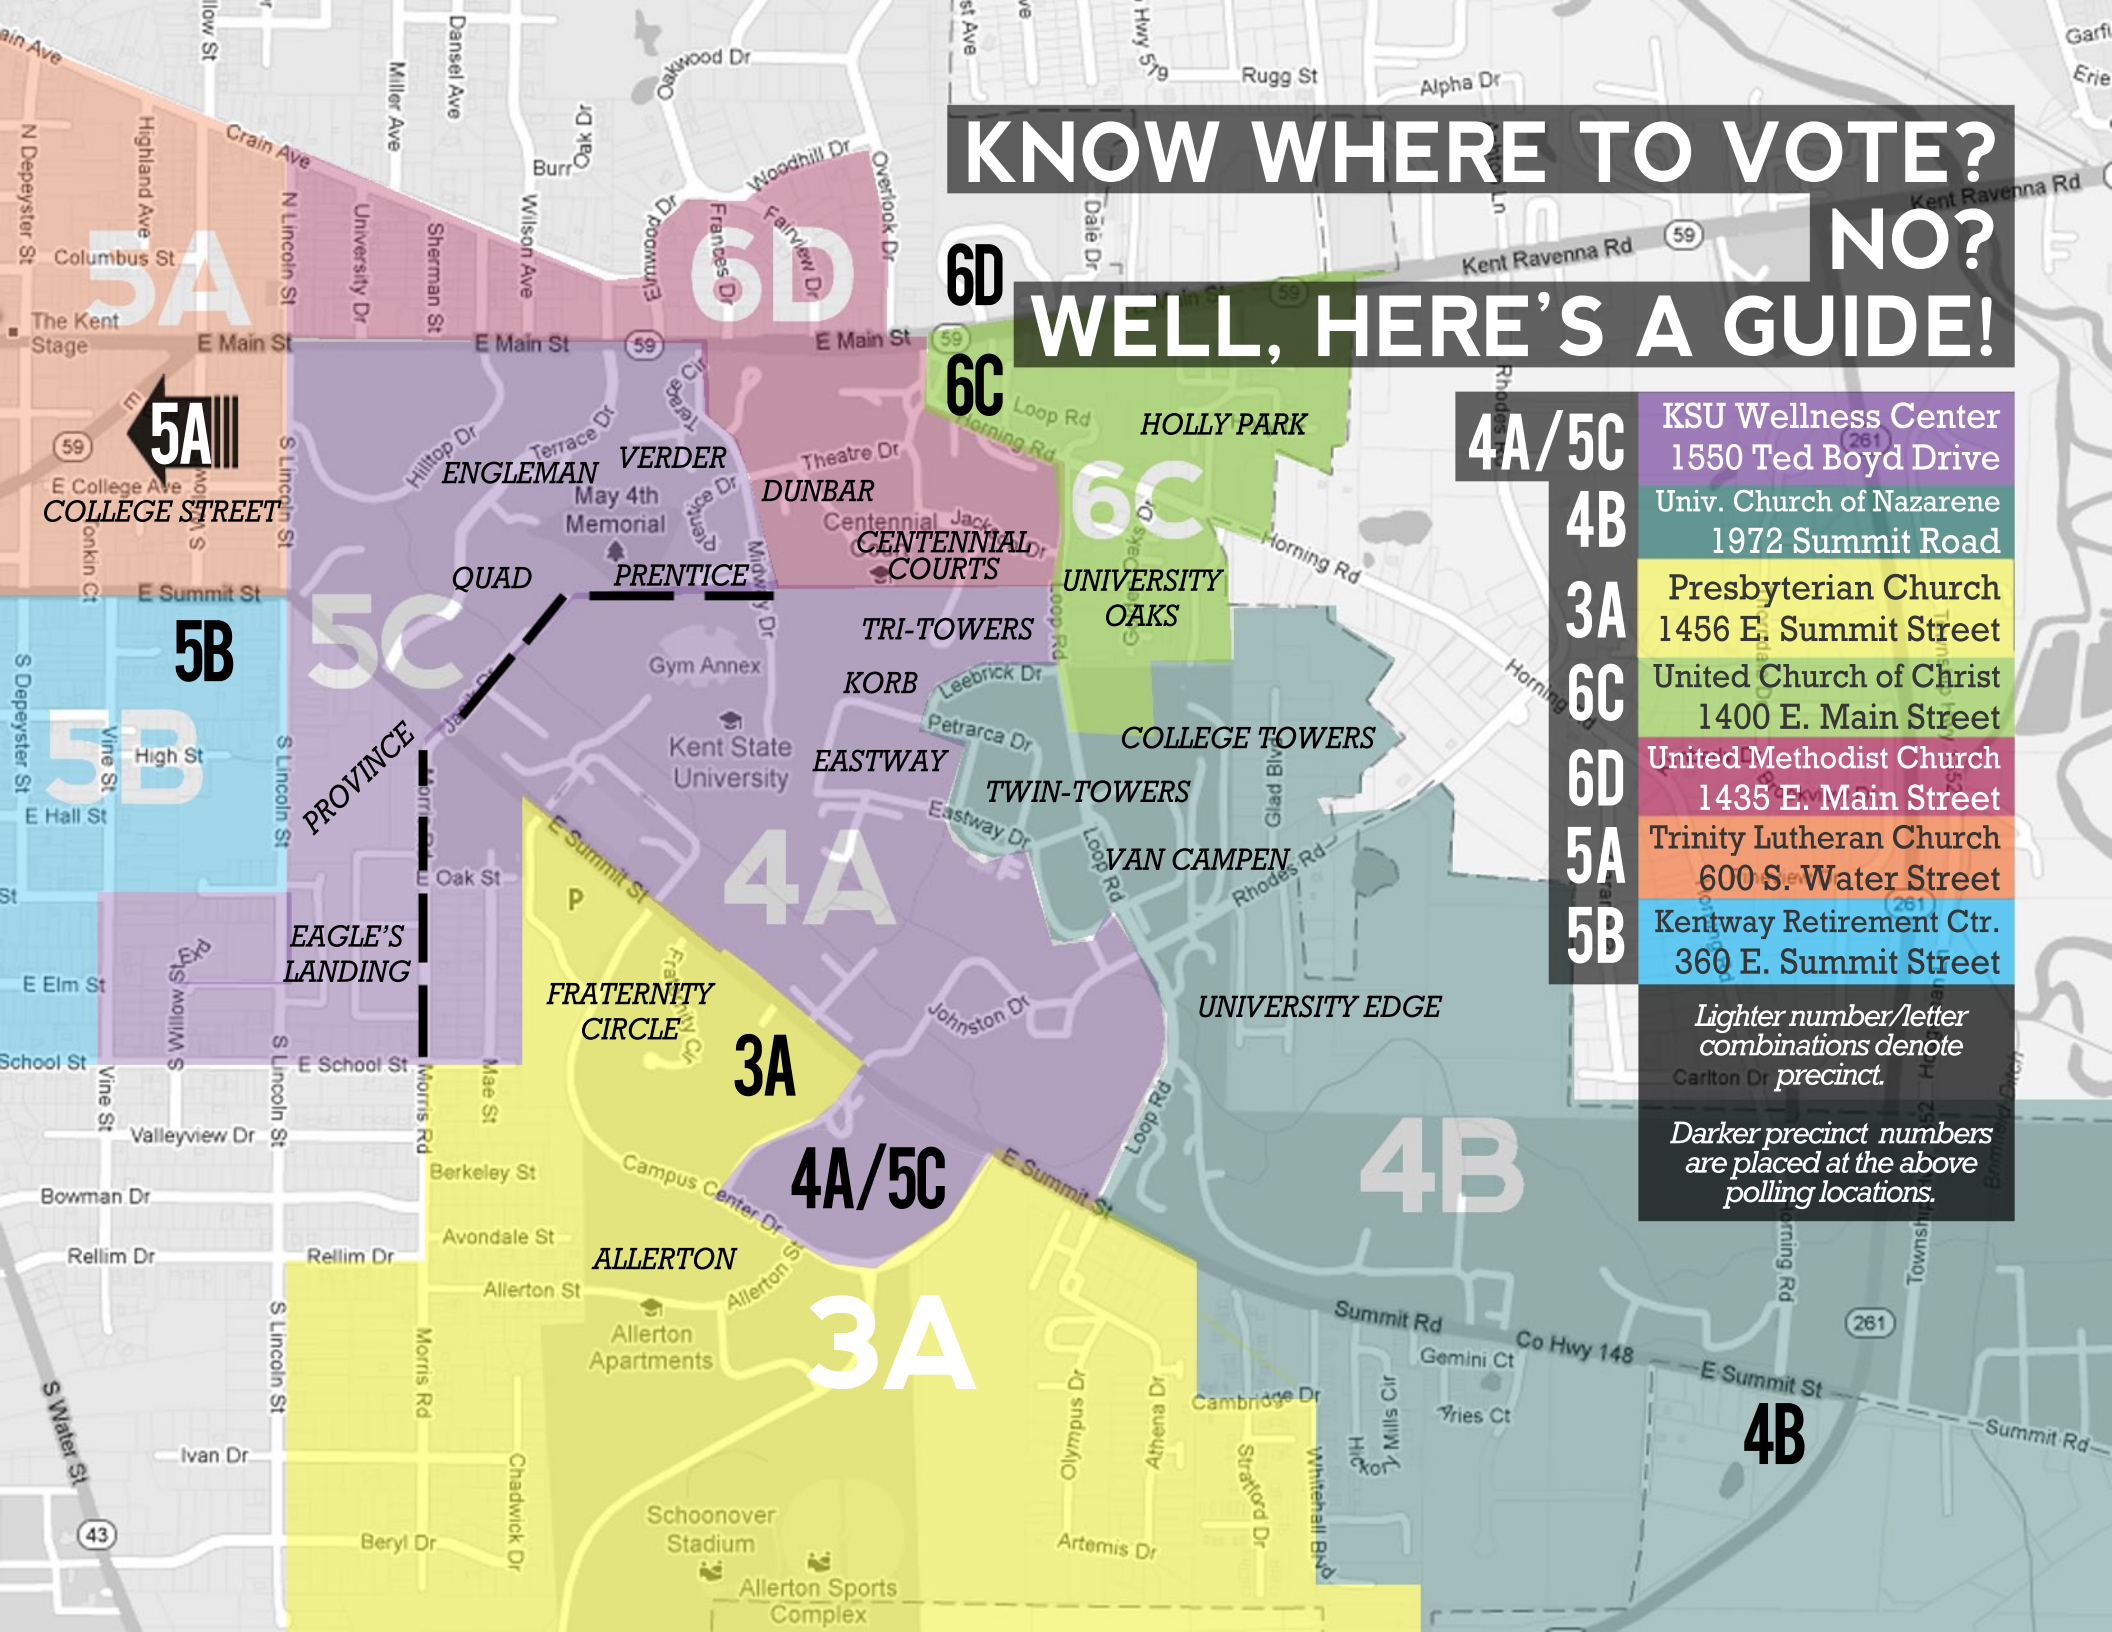

KNOW WHERE TO VOTE? NO? WELL, HERE'S A GUIDE!

- 4A/5C**
- 4B**
- 3A**
- 6C**
- 6D**
- 5A**
- 5B**

- KSU Wellness Center
1550 Ted Boyd Drive
- Univ. Church of Nazarene
1972 Summit Road
- Presbyterian Church
1456 E. Summit Street
- United Church of Christ
1400 E. Main Street
- United Methodist Church
1435 E. Main Street
- Trinity Lutheran Church
600 S. Water Street
- Kentway Retirement Ctr.
360 E. Summit Street

Lighter number/letter combinations denote Carlton Dr precinct.

Darker precinct numbers are placed at the above polling locations.

5A
COLLEGE STREET

5B

5C
PROVINCE

6D
QUAD

6C
PRENTICE

6C
UNIVERSITY OAKS

6C
KORB

6C
EASTWAY

6C
TWIN-TOWERS

6C
VAN CAMPEN

6C
UNIVERSITY EDGE

6C
FRATERNITY CIRCLE

6C
ALLERTON

6C
3A

6C
4A/5C

6C
3A

6C
4A/5C

6C
3A

6C
4A/5C

6C
3A

6C
4A/5C

6C
3A